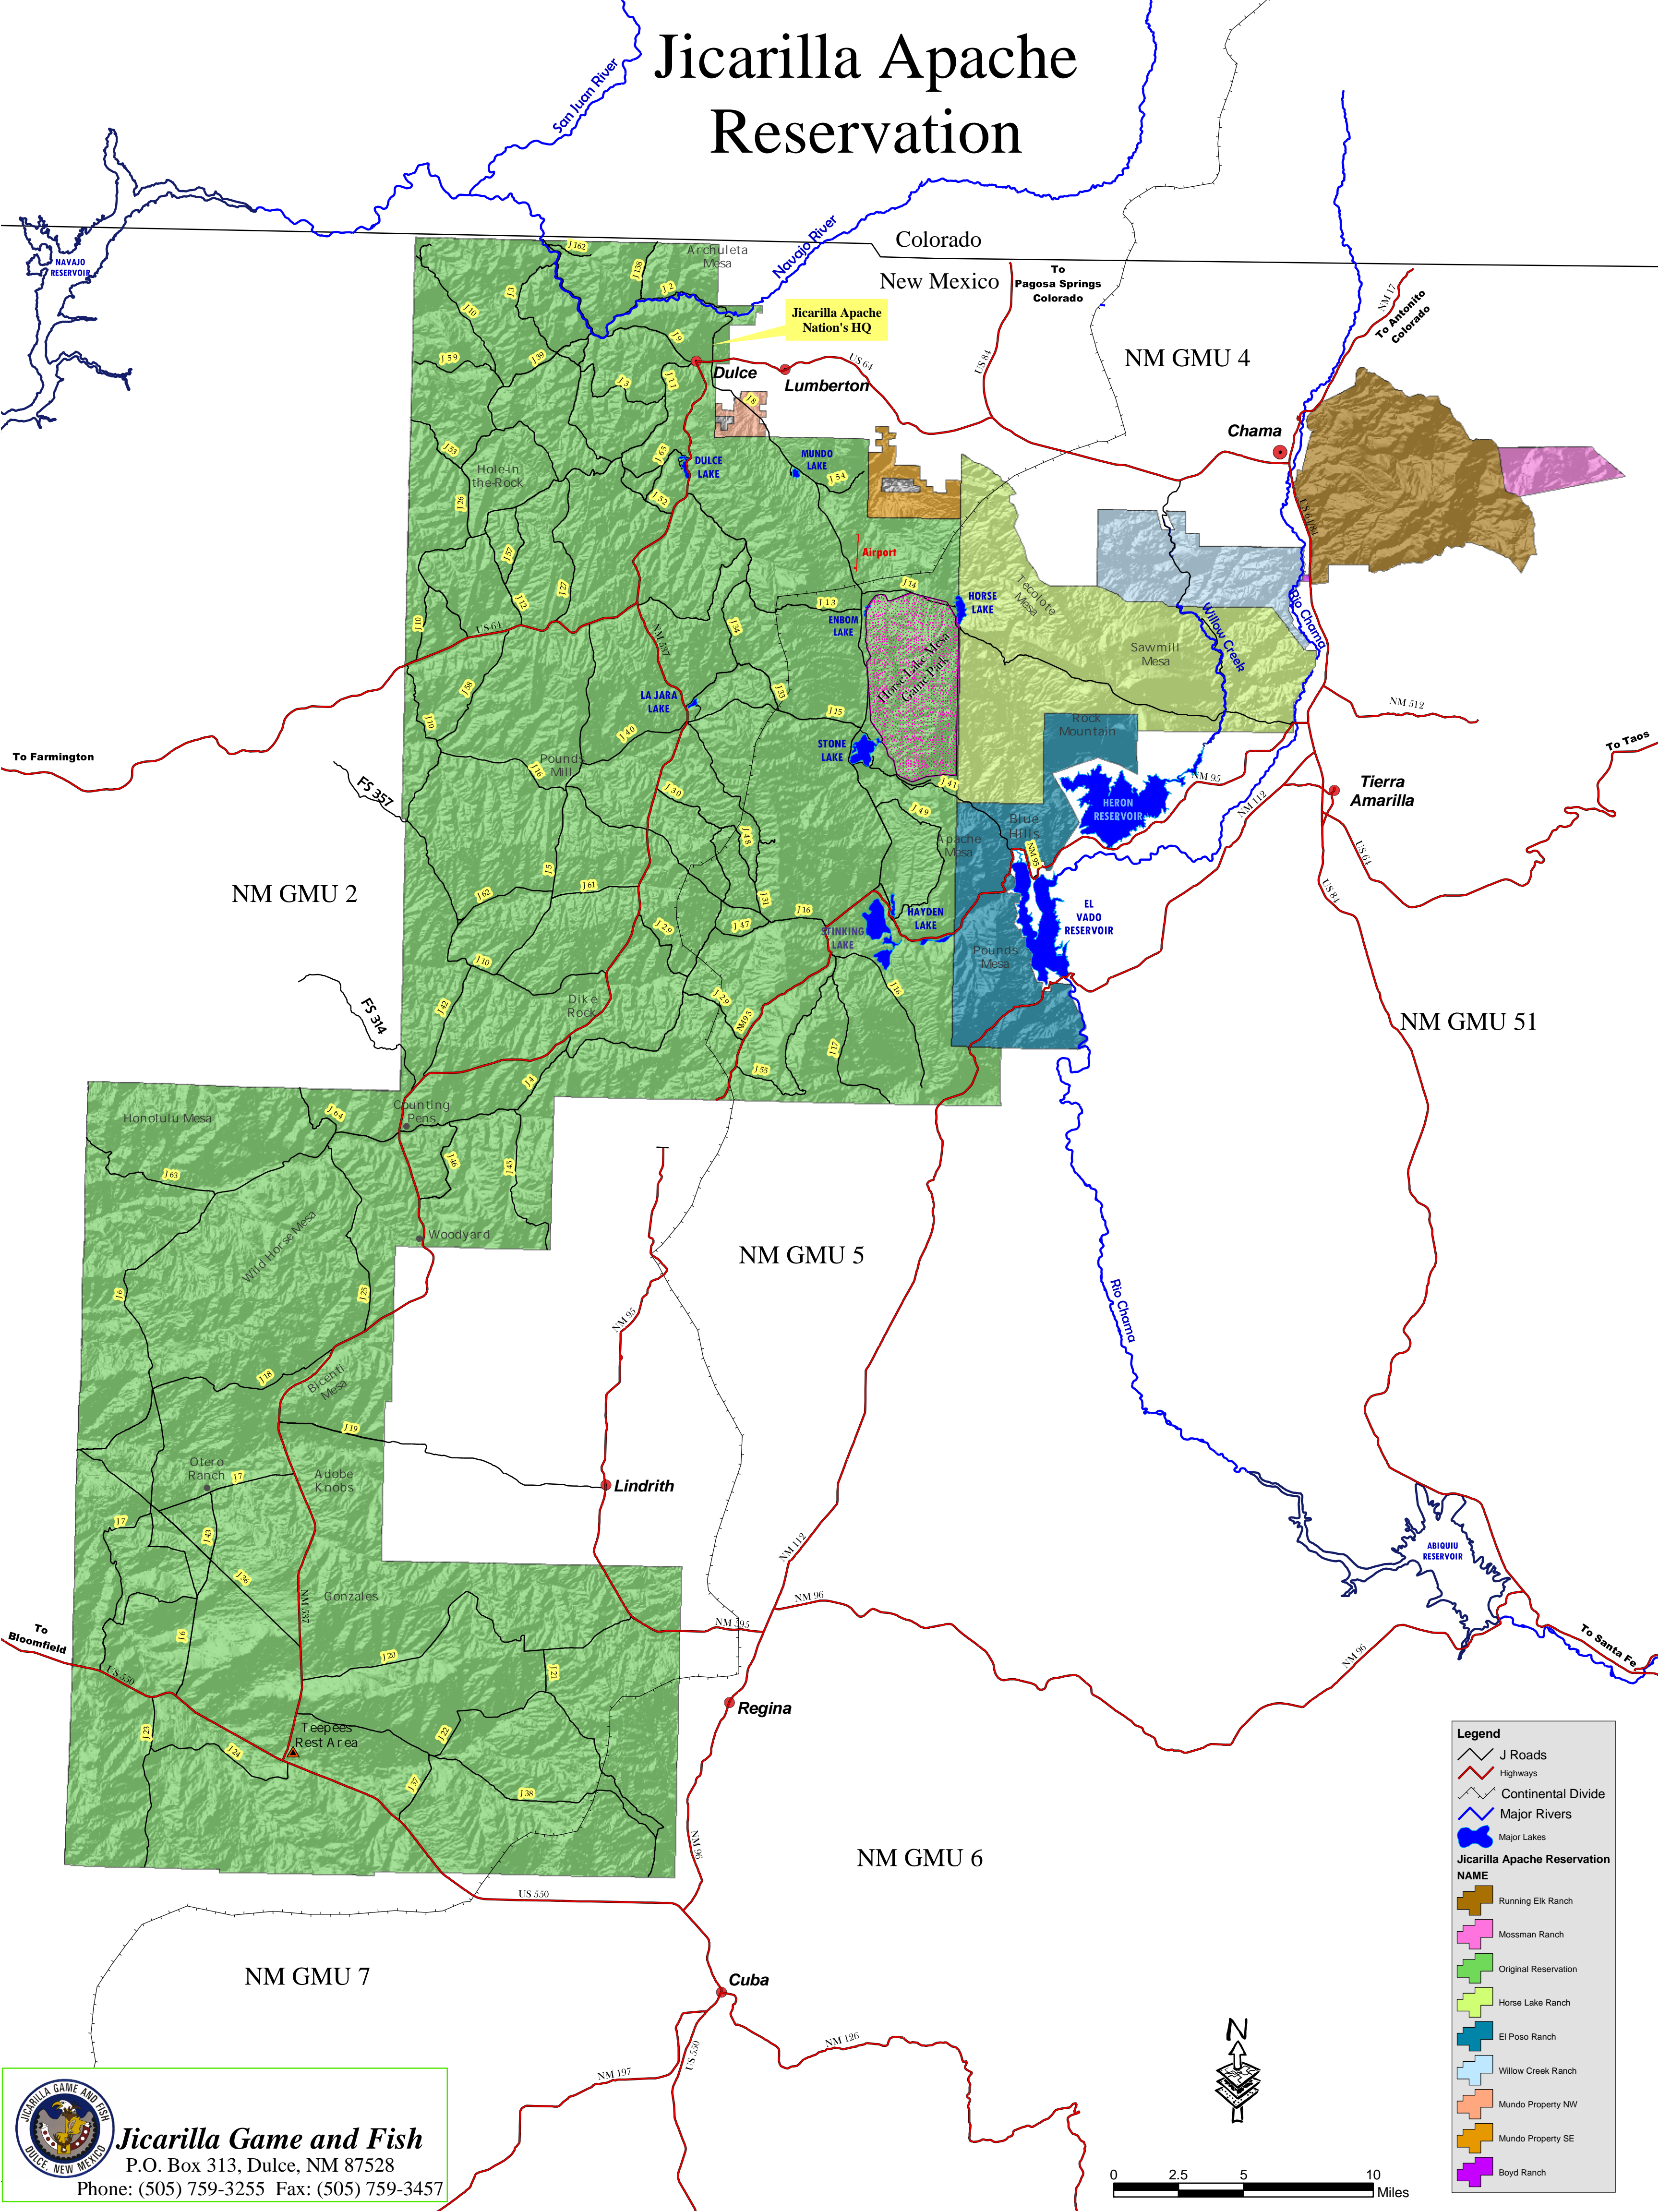

Jicarilla Apache Reservation

Legend

- J Roads
- Highways
- Continental Divide
- Major Rivers
- Major Lakes

Jicarilla Apache Reservation

NAME

- Running Elk Ranch
- Mossman Ranch
- Original Reservation
- Horse Lake Ranch
- El Poso Ranch
- Willow Creek Ranch
- Mundo Property NW
- Mundo Property SE
- Boyd Ranch

Jicarilla Game and Fish
 P.O. Box 313, Dulce, NM 87528
 Phone: (505) 759-3255 Fax: (505) 759-3457